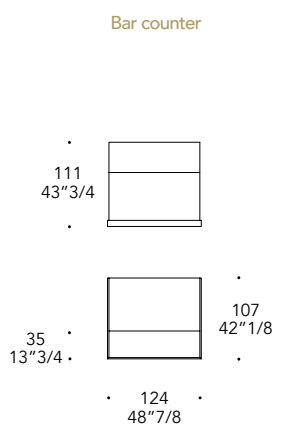

Dettaglio interno bancone
Internal counter detail

AVANTGARDE BAR SPECIAL

Design · Reflex

BANCONE COUNTER | 1

Vetro
Glass

Bocciardato e satinato extrachiaro
Bush-hammered and extra-clear satin finish

Bronzo
Bronze