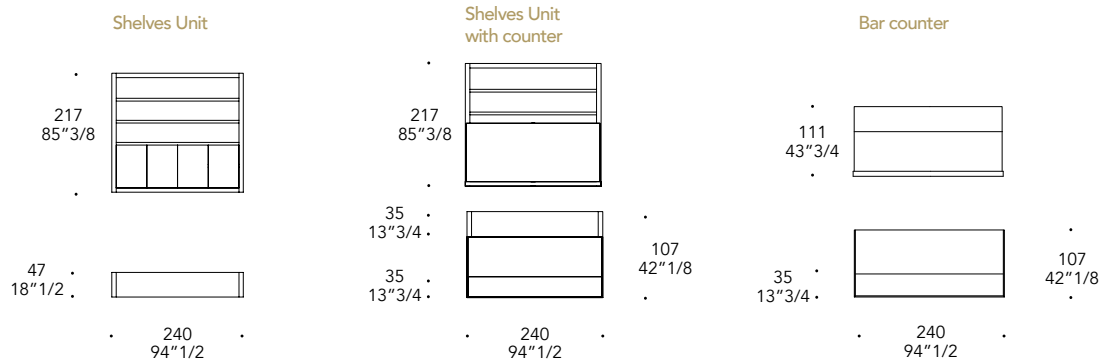

OPTIONAL |

- Illuminazione a Led
- Porta bottiglie refrigerato (n° 6 supporti) +5/+18 °C
- Led lighting
- Cooled bottle-holder (n° 6 pieces) +5/+18 °C

STRIP LED 9.6w/m 2700-3000K