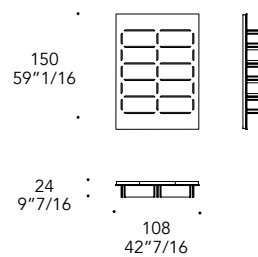

AURORA CANTINA

Design · Tulczinsky

1

2

3

TELAIO FRAME | 1

Metallo verniciato
Lacquered metal

Nero
Black

STRUTTURA STRUCTURE | 2

MARMOREFLEX®
Vetro Marmo
Marble glass

MATERIAL SHEET-D

LEGNOREFLEX®
Vetro Legno
Wood glass

MATERIAL SHEET-D

RIPIANO SHELF | 3

Vetro
Glass

1,5
19/32"

40
15" 3/4

Extrachiaro
Extra clear

- Retro-illuminazione LED dimmerabile con telecomando.
- LED backlighting, dimmable with remote control.

6 shelves

12 shelves

9 shelves

12 shelves

OPTIONAL |

- Porta bottiglie in acciaio inox
- Bottle holder in stainless steel