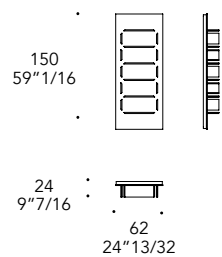

RIPIANO SHELF | 3

Vetro
Glass

1,5
19/32"

40
15" 3/4

Extrachiaro
Extra clear

- Retro-illuminazione LED dimmerabile con telecomando.
- LED backlighting, dimmable with remote control.

6 shelves