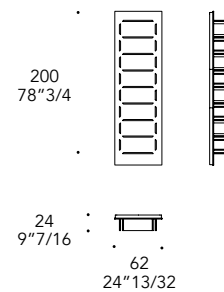

AURORA CANTINA

Design · Tulczinsky

1

2

3

TELAIO FRAME | 1

Metallo verniciato
Lacquered metal

Nero
Black

STRUTTURA STRUCTURE | 2

MARMOREFLEX®
Vetro Marmo
Marble glass

MATERIAL SHEET-D

LEGNOREFLEX®
Vetro Legno
Wood glass

MATERIAL SHEET-D

RIPIANO SHELF | 3

Vetro
Glass

1,5
19/32"

40
15" 3/4

Extrachiaro
Extra clear

- Retro-illuminazione LED dimmerabile con telecomando.
- LED backlighting, dimmable with remote control.

6 shelves

12 shelves

9 shelves

12 shelves

OPTIONAL |

- Porta bottiglie in acciaio inox
- Bottle holder in stainless steel