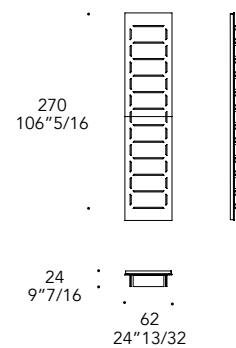

AURORA CANTINA

Design · Tulczinsky

1

2

3

TELAIO FRAME | 1

Metallo verniciato
Lacquered metal

Nero
Black

STRUTTURA STRUCTURE | 2

MARMOREFLEX®
Vetro Marmo
Marble glass

MATERIAL SHEET-D

LEGNOREFLEX®
Vetro Legno
Wood glass

MATERIAL SHEET-D

RIPIANO SHELF | 3

Vetro
Glass

1,5
19/32"

40
15" 3/4

Extrachiaro
Extra clear

- Retro-illuminazione LED dimmerabile con telecomando.
- LED backlighting, dimmable with remote control.

6 shelves

12 shelves

9 shelves

12 shelves

OPTIONAL |

- Porta bottiglie in acciaio inox
- Bottle holder in stainless steel