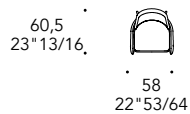

without arms