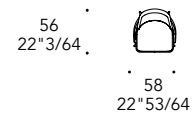

without arms