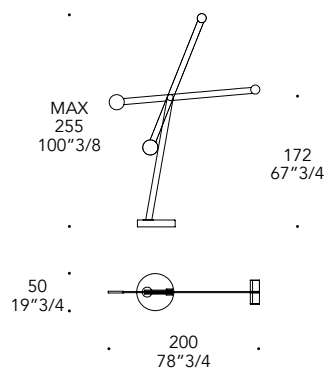

## BASE GIREVOLE + TOP BASE | 1 SWIVEL BASE + BASE TOP

Metallo + top in vetro  
Metal + glass top

finitura/finish

104M Ottone sat  
104M Satin brass

+

Specchio Bronzo  
Bronze mirror

finitura/finish

105M Ottone dark sat.  
105M Satin dark brass