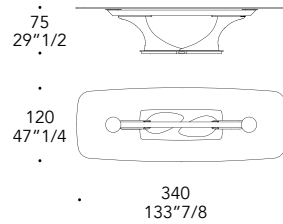

## GAMBE LEGS | 3

Rivestite in pelle  
Covered in leather

MATERIAL SHEET- B

Naturale  
Nabuk

FIXED  
Square-round 200

FIXED  
Square-round 250

FIXED  
Square-round 300

FIXED  
Square-round 340

EXTENDABLE  
Square-round 180-240

EXTENDABLE  
Square-round 220-340