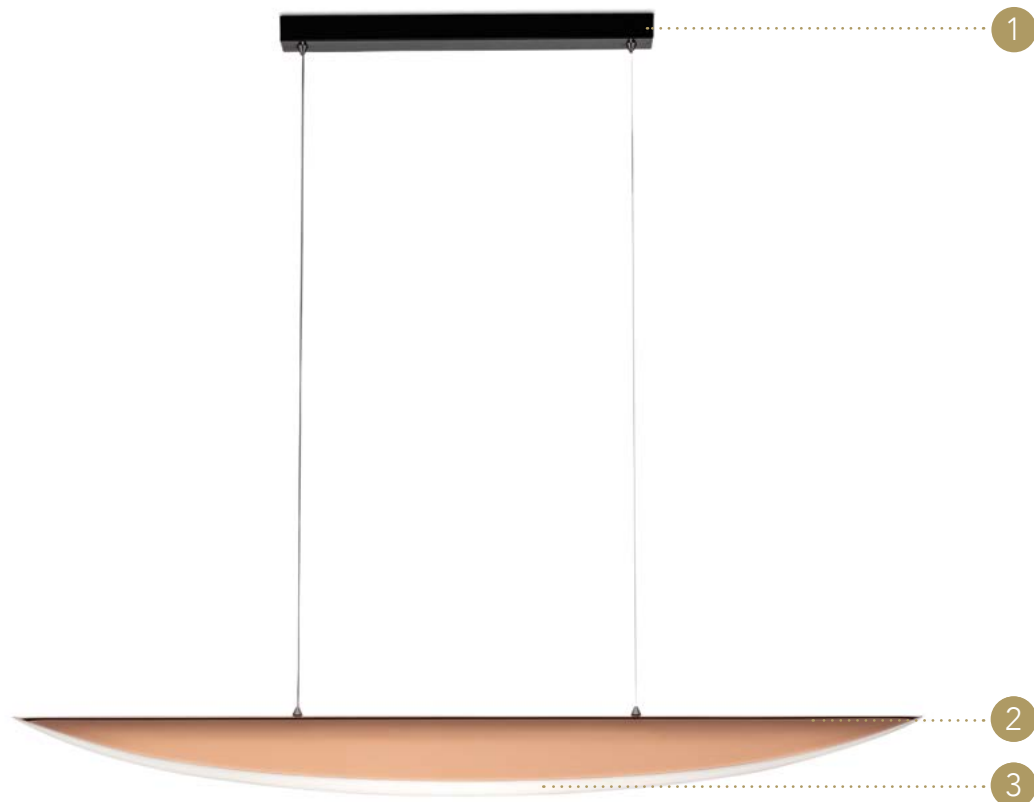

## SUPPORTO SUPPORT | 1

Metallo  
Metal

Nero opaco  
Matt black

## FINITURA INTERNA | INNER FINISH | 3

Metallo curvato verniciato  
Curved lacquered metal

02 Latte  
02 Latte

- Impianto luce Led / Led lighting system  
80W STRIP 24V