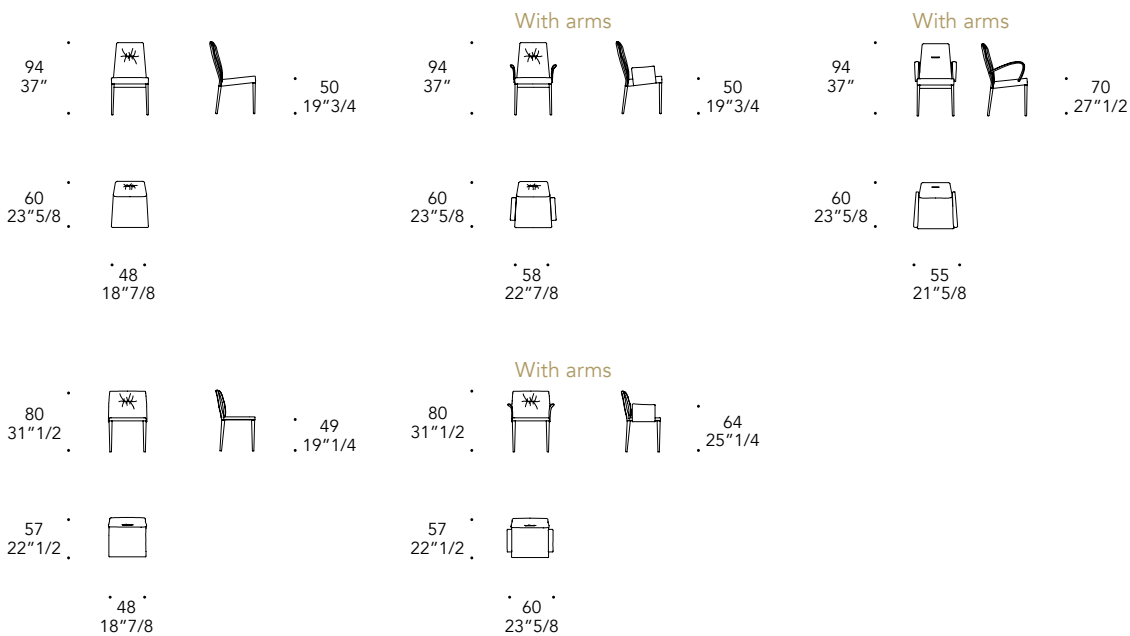

SOFT

Design · Riccardo Lucatello

SOFT

SOFT BASSA

OPTIONAL | - 2 braccioli in finitura Rovere Beluga o rivestiti in pelle o tessuto tinta seduta
 - 2 armrests Oakwood Beluga finish or upholstered in leather or fabric in the same finish of seat