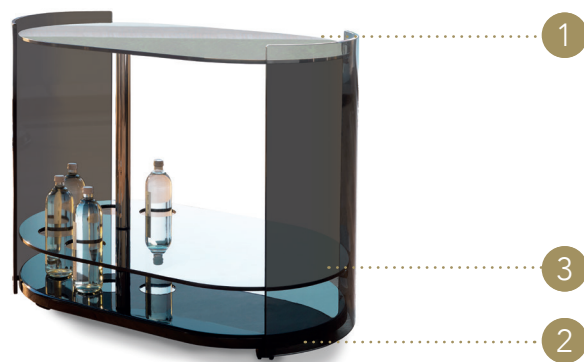

9000 TROLLEY

Design · Reflex

STRUTTURA STRUCTURE | 1

Vetro curvato
Curved glass

sp./thick 10 mm.

Trasparente
Transparent

Fumè
Smoked

BASE | 2

Legno laccato lucido
Lacquered shiny wood

01 Bianco

02 Latte

19 Nero beluga

finitura/finish

104M Ottone satinato
104M Satin brass

RIPIANO SHELF | 3

Porta bottiglie in vetro
Bottle shelf in glass

Trasparente
Transparent

76,5
30"1/8

56
22"

90
35"3/8