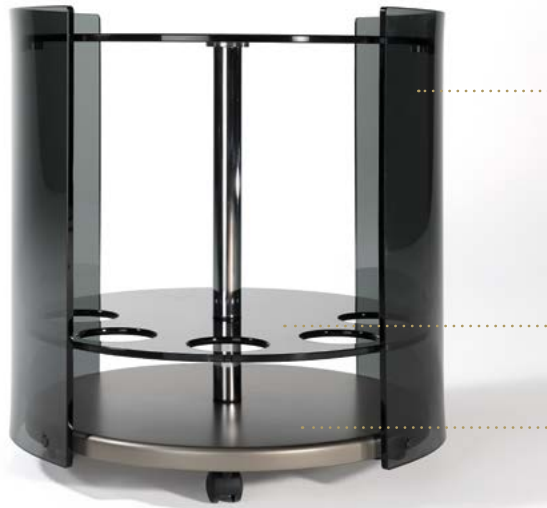

6000 TROLLEY

Design · Reflex

STRUTTURA STRUCTURE | 1

Vetro curvato
Curved glass

sp./thick 10 mm.

Trasparente
Transparent

Fumè
Smoked

BASE | 2

Legno laccato lucido
Lacquered shiny wood

01 Bianco

02 Latte

19 Nero beluga

Legno verniciato
Lacquered wood

104M Ottone satinato
104M Satin brass

RIPIANO SHELF | 3

Porta bottiglie in vetro
Bottle shelf in glass

Trasparente
Transparent

60
23"5/8

ø55
21"5/8