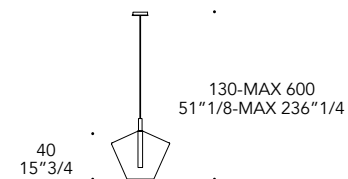

Verde Militare

- Impianto luce Led / Led lighting system
10W G9 110-240V

Small

Medium

Maxi

ø20
7 7/8

ø36
14 3/16

ø48
18 29/32