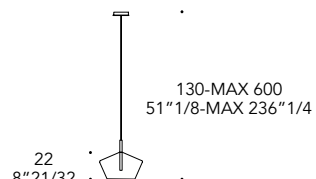

Verde Militare

- Impianto luce Led / Led lighting system
10W G9 110-240V

Small

Medium

Maxi

ø20
7 7/8

ø36
14 3/16

ø48
18 29/32