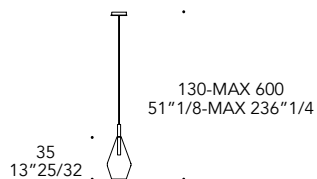

Verde Militare

- Impianto luce Led / Led lighting system
10W G9 110-240V

Small

Medium

Maxi

ø20
7 7/8

ø36
14 3/16

ø48
18 29/32